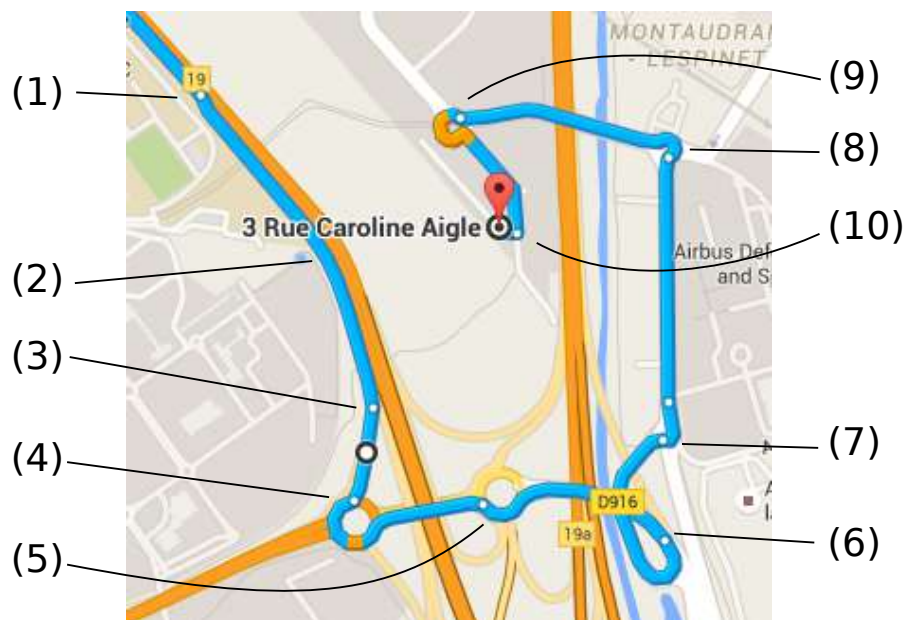

Then take metro line B toward "Ramonville" up to "Faculté de Pharmacie" station. And finally take bus n.78 toward "Saint Orens Lycée" and get off at Bus Stop "Clément Ader"

By Train From Toulouse Matabiau train station, take the Metro line A towards "Basso Cambo" and stop at "Jean Jaurès" station.

Then take metro line B toward "Ramonville" up to "Faculté de Pharmacie" station.

Then take bus number 78 toward "Saint Orens Lycée" and get off at Bus Stop "Clément Ader"

By Bus Bus Stop "Clément Ader" from :

- n. 37 from Metro Station "Ramonville"
- n. 78 from Metro Station "Faculté de Pharmacie"

By Car from West (Airport, Tarbes)

From the ring road ("périphérique extérieur")...

1. take exit 19 "Labège, Ramonville-Saint-Agne, Carcassonne, Castanet, Métro"
2. keep right "Carcassonne, Ramonville-Saint-Agne, Castanet, Parc d'activités du Canal, Palays, Métro"
3. go straight to "Parc d'activités du Palays".
4. At the first round-about, take the third exit toward "Labège / Parc d'activités du Palays"
5. At the second round-about, take the second exit "D916" toward "Labège"
6. take the first road on the right toward "Parc d'activité du Palays"
7. At the round-about, take third exit street "Rue des Cosmonautes"
8. At the next round about take second exit toward road "Rue André Villet"
9. At the last round about, take second exit "Avenue Didier Daurat Prolongée"
10. turn right on street "Caroline Aigle".

By Car from North and East (Paris, Bordeaux, Albi)

From the Highway A61 ("périphérique intérieur") toward Montpellier :

1. take exit 18 "Montaudran (Labège, Revel, Saint Orens)"
2. turn right on road "Route de Revel" toward "Zone industrielle, Montaudran, Cote pavée"
3. just after, turn left and take road "Avenue Didier Daurat"
4. at the round about, take first exit "Avenue Didier Daurat Prolongée"
5. turn right on street "Caroline Aigle"