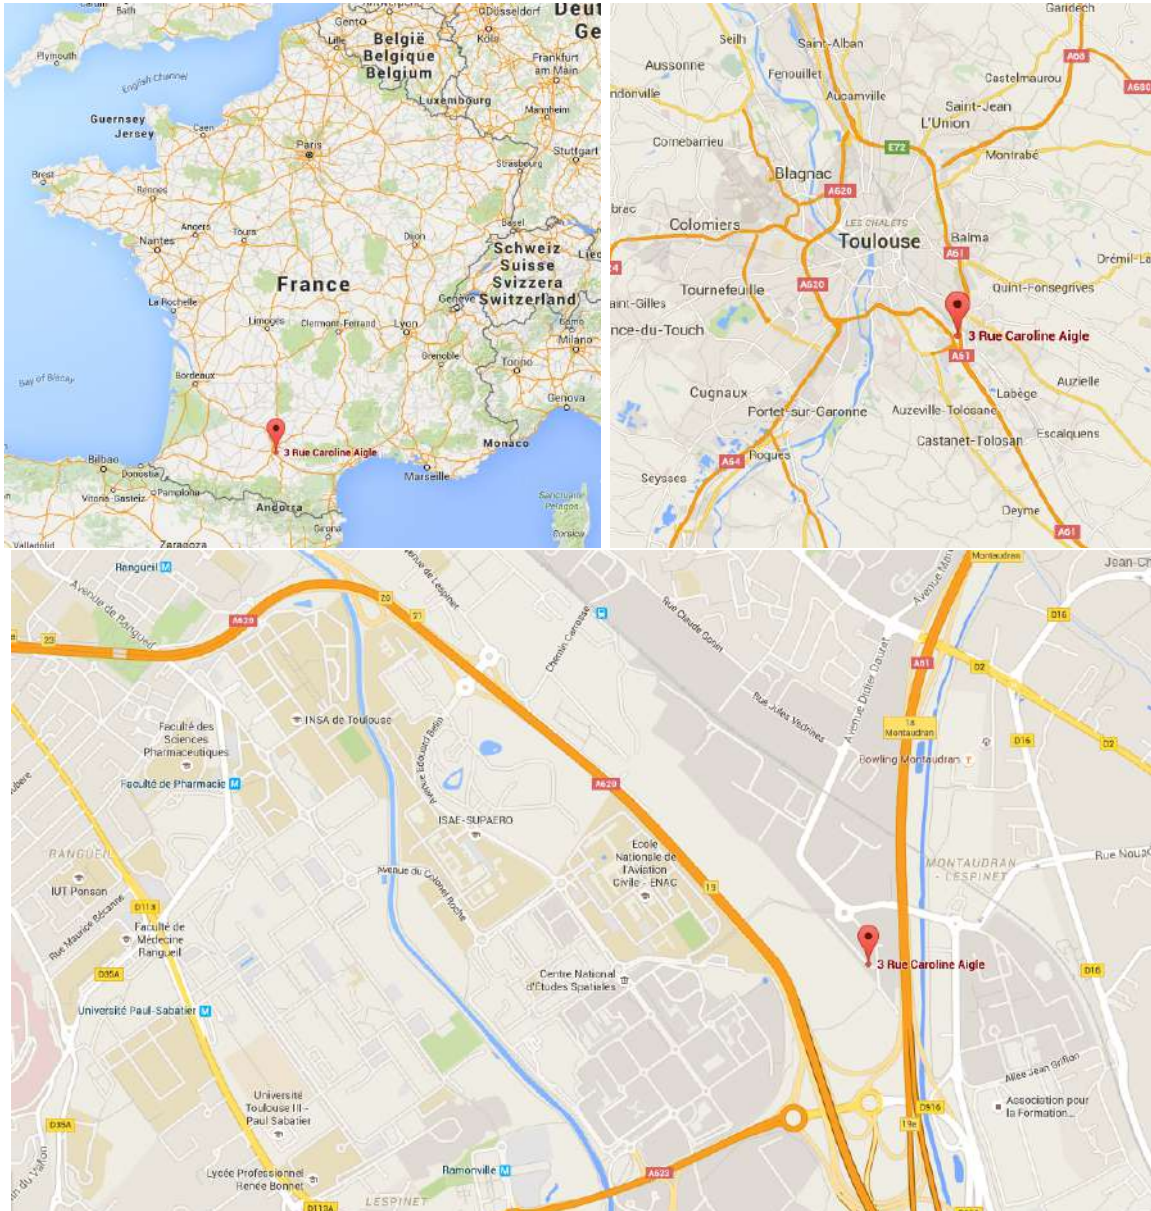

How to go to Institut Clément Ader (ICA)

Université de Toulouse, INSA/UPS/Mines Albi/ISAE, CNRS-FRE 3687

3 rue Caroline Aigle, 31400 Toulouse | France

GPS : 43.563718, 1.490449 or 43°33'49.4"N, 1°29'25.6"E

www.institut-clement-ader.org

Building

Situation